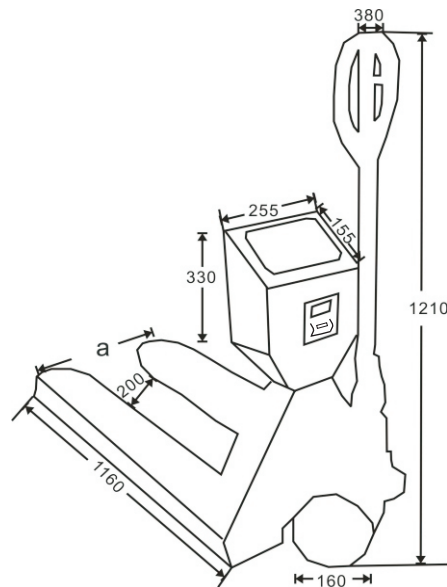

## FEATURES

- Big size LCD display, 52mm digits high, attached white color LED display
- Function include change weighing unit, net/gross shift, pre-tare, Accumulation
- Built-in rechargeable battery, up to 60 hours operate

## DIMENSION(mm)

Fork Overall Width 555mm

## SPECIFICATIONS

Model	TPS-I	TPS-II
Display	52mm LCD display, Attached white color LED display	
Capacity	2000 x 1kg	
ADC	sigma delta	
Keypad	7 keys mechanical	
Operation humidity	0 ~ 80%	
Operate temp	0°C~+40°C	
options	inbuilt printer TPS-11	
Power	Rechargeable battery (6V/10Ah) AC adapter (9V/800mA)	